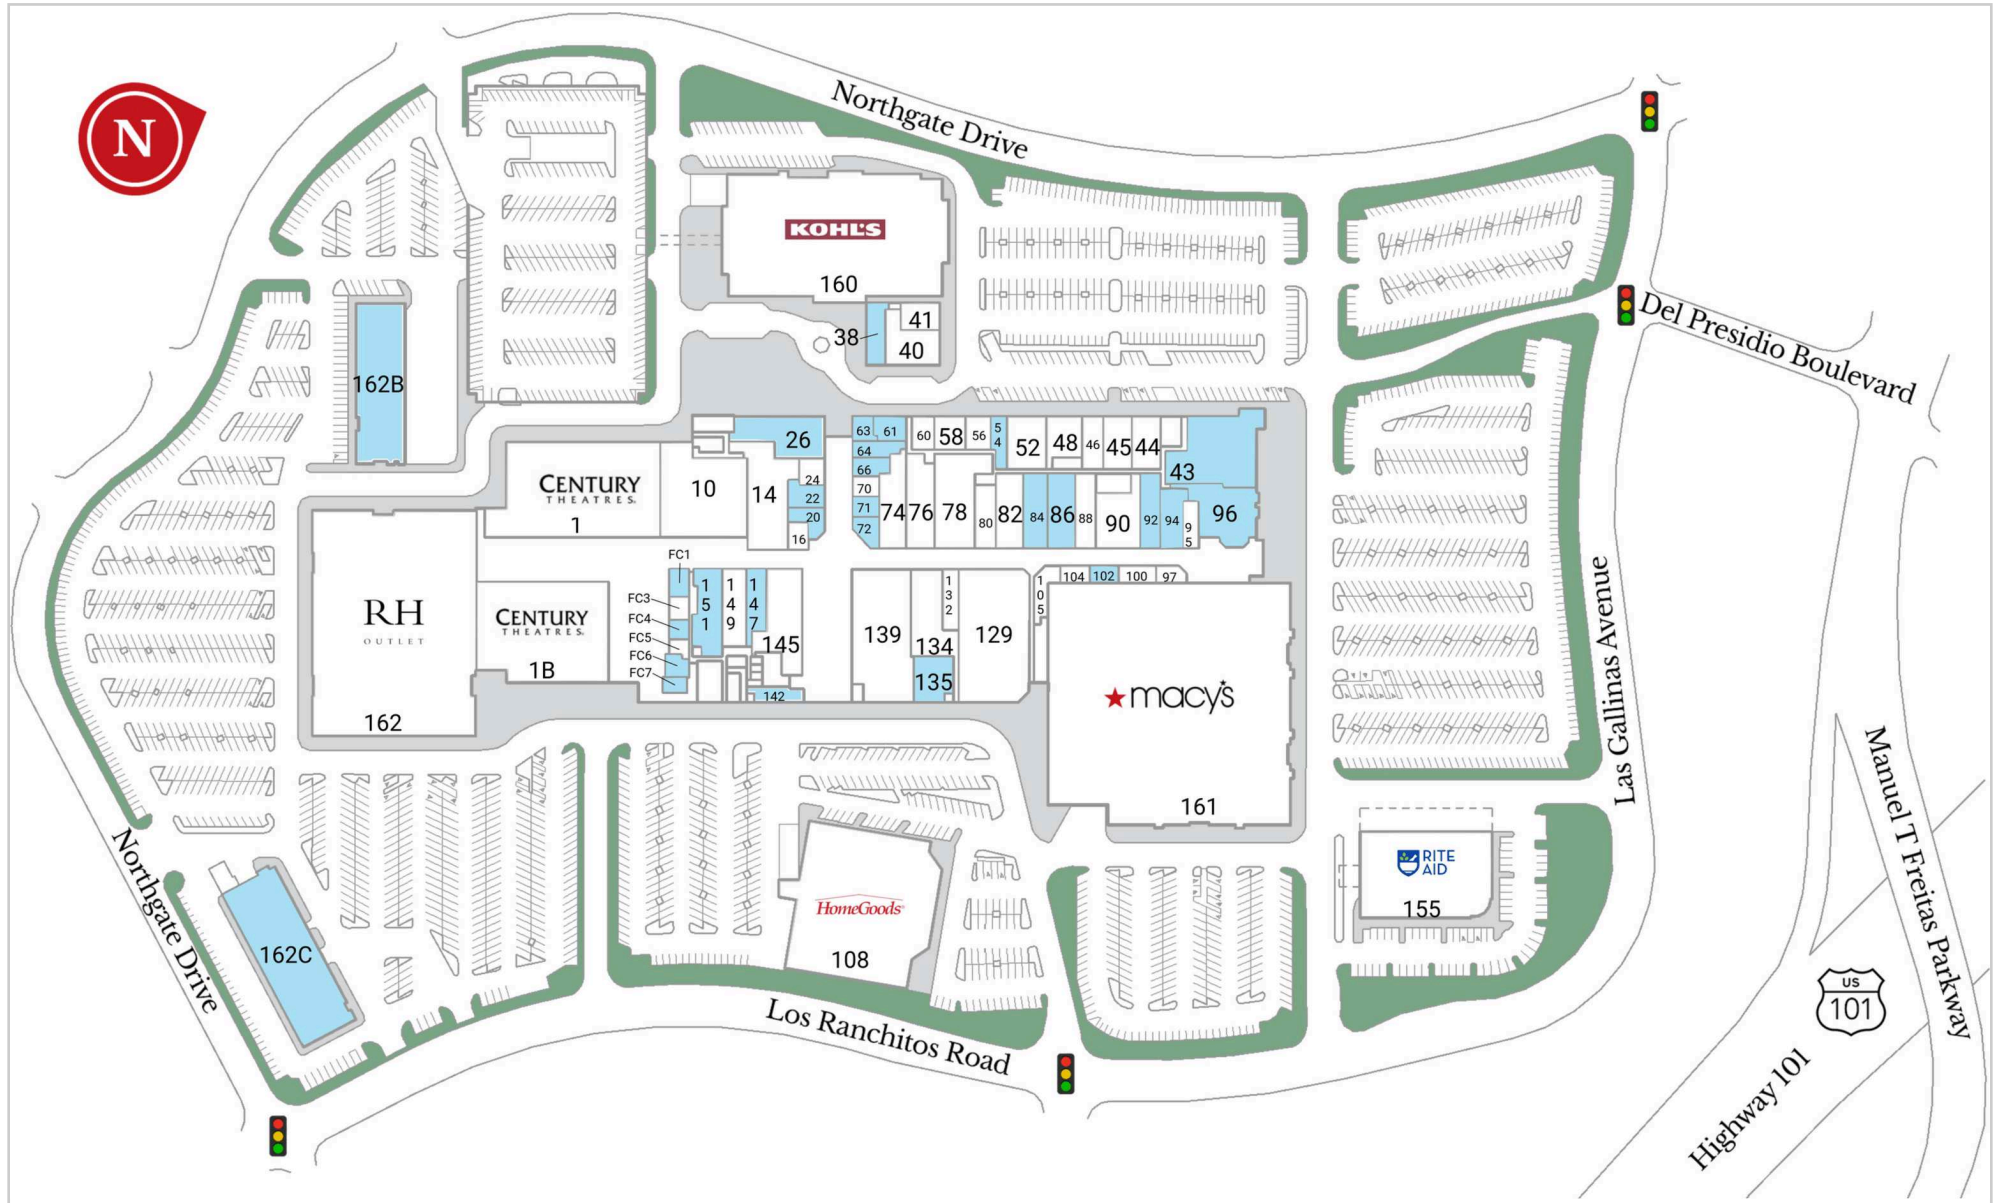

Northgate Mall

5800 Northgate Drive, San Rafael, CA 94903

Property Highlights

755,652 Gross Leasable Area

41.61 Total Acres

134,456 5 Mile Population

- For additional updates and information visit www.FutureNorthgateMall.com.
- Benefits from its proximity and easy access to Highway 101, 14 miles north of San Francisco.
- Draws from an affluent community with average household incomes of \$192,000 within a 5-mile radius.
- Enjoys nationally recognized anchor tenants: Macy's, Kohl's, RH Outlet, Century Theatres and HomeGoods.

Northgate Mall

5800 Northgate Drive, San Rafael, CA 94903

Current Tenants

1 Century Theatres	45,000 SF	82 Vans	3,282 SF
1B Century Theatres		88 SUXUS Wireless	2,350 SF
10 Make it Home	11,340 SF	90 Coliseum Soccer	4,211 SF
14 Flying Dutchman Gymnastic...	7,359 SF	95 Northgate Beauty Shop & S...	1,163 SF
16 Deep Serenity Massage	812 SF	97 Fantasy Jewels	737 SF
24 Wellify Teen Center	1,050 SF	100 Brow Arc Dry Bar	948 SF
40 Panera Bread	3,398 SF	104 Gloria Jean's Coffees	720 SF
41 Roadside BBQ	1,760 SF	105 Claire's	1,425 SF
44 Chipotle Mexican Grill	2,274 SF	108 HomeGoods	29,538 SF
45 Silverwork Studios	2,262 SF	129 Spirit Halloween (Storage...	27,065 SF
46 Peet's Coffee & Tea	1,700 SF	132 Shirtique	1,491 SF
48 Panda Express	2,208 SF	134 Salt Tree	5,316 SF
52 Mi Pueblo	3,241 SF	139 SF Holiday Lighting	23,306 SF
56 Verizon Wireless	1,149 SF	145 County of Marin Vaccine C...	6,000 SF
58 Gabrian's	1,576 SF	149 Northgate Library	2,939 SF
60 Fingers and Toes, Faces a...	1,137 SF	155 Rite Aid	17,340 SF
70 Wetzels Pretzels	796 SF	160 Kohl's	81,340 SF
74 Wellify Teen Center	3,591 SF	161 Macy's	254,015 SF
76 Haze's Toys & Arcade	4,002 SF	162 RH Outlet	134,976 SF
78 NorCal Ice	6,446 SF	FC3 Sbarro	697 SF
80 Lia's Handicrafts	1,998 SF	FC5 Mossed Juicery	517 SF