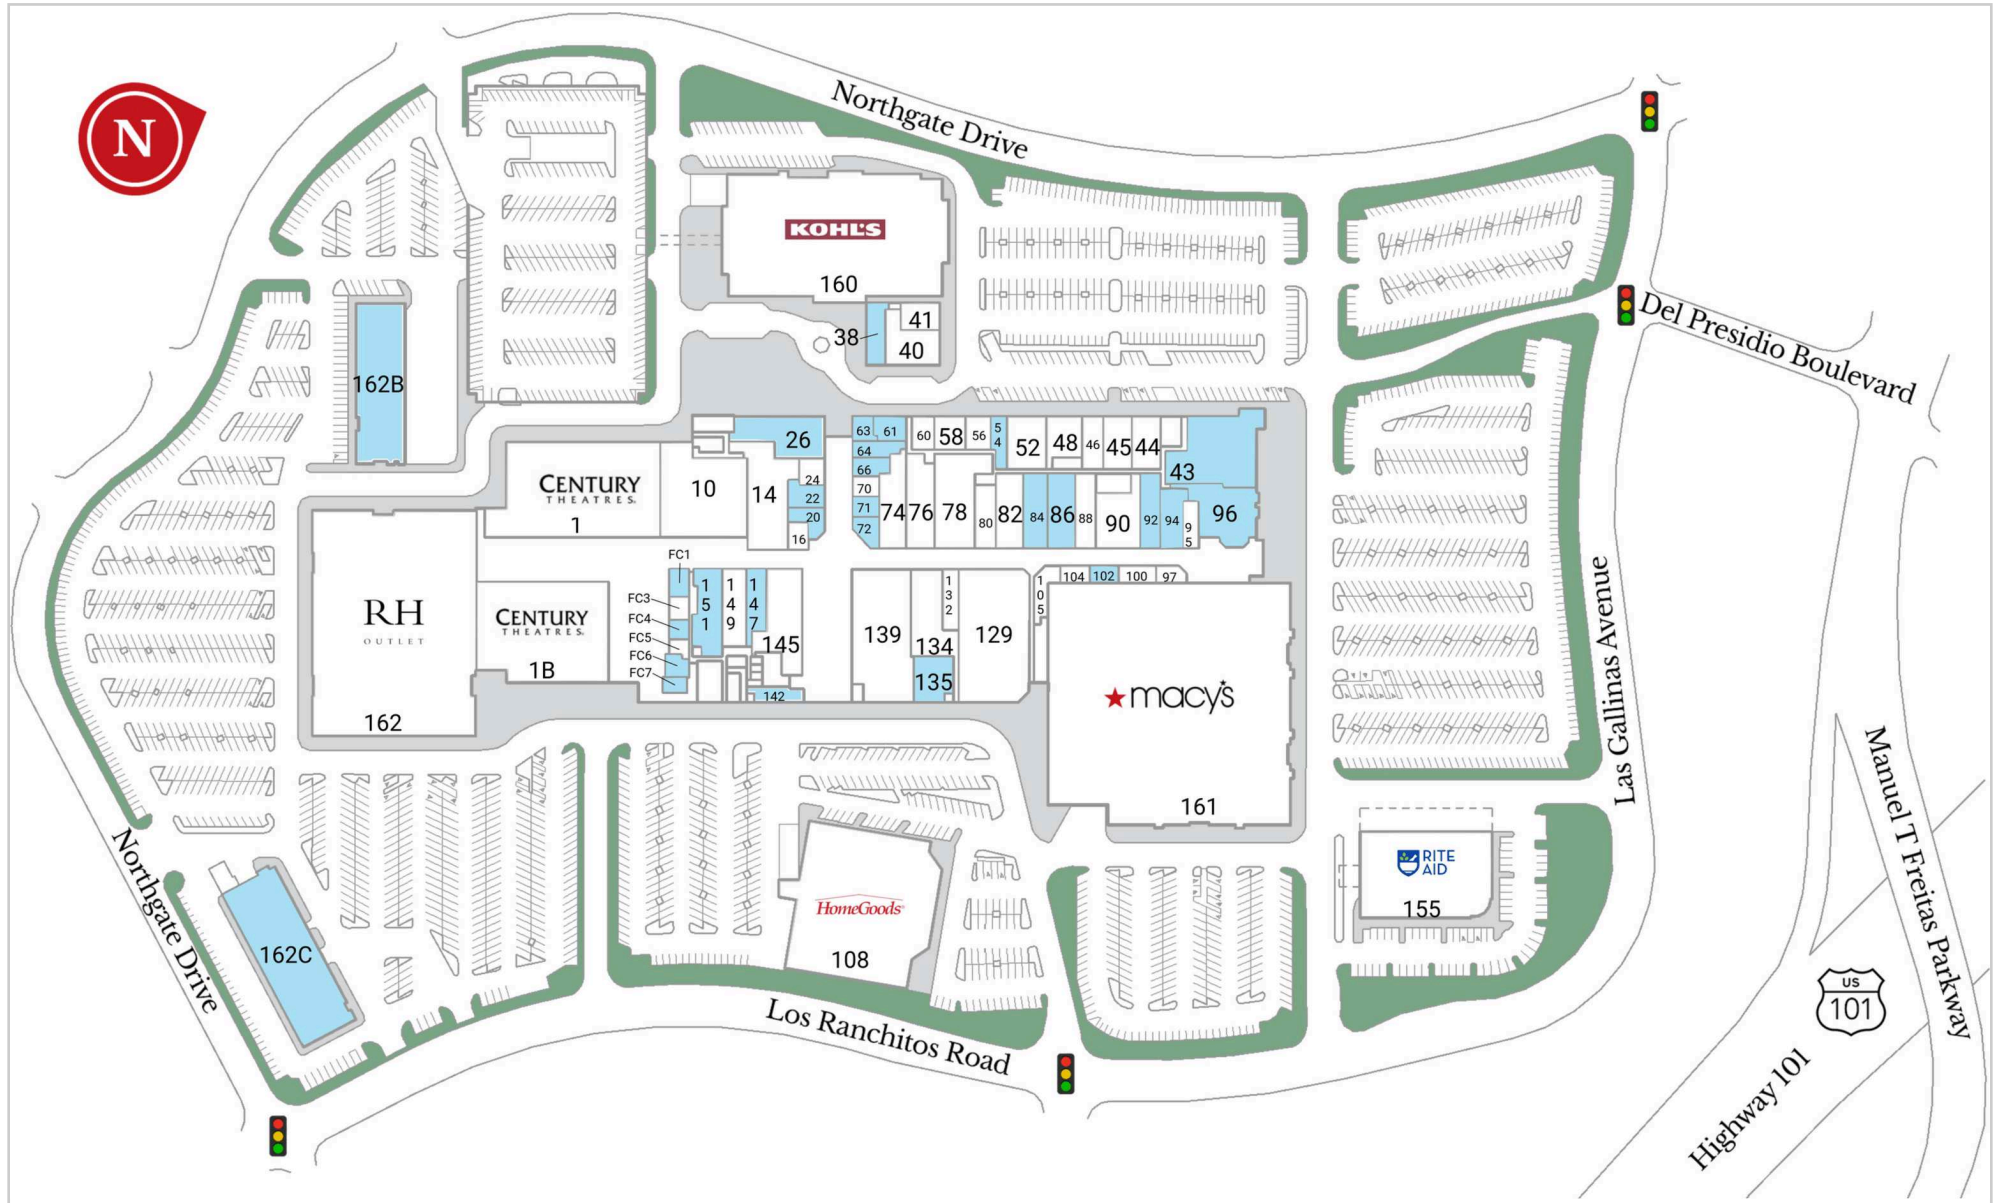

Northgate Mall

1000 Northgate Drive, San Rafael, CA 94903

Property Highlights

755,652 Gross Leasable Area

41.61 Total Acres

134,456 5 Mile Population

- For additional updates and information visit www.FutureNorthgateMall.com.
- Benefits from its proximity and easy access to Highway 101, 14 miles north of San Francisco.
- Draws from an affluent community with average household incomes of \$192,000 within a 5-mile radius.
- Enjoys nationally recognized anchor tenants: Macy's, Kohl's, RH Outlet, Century Theatres and HomeGoods.

Northgate Mall

1000 Northgate Drive, San Rafael, CA 94903

Current Tenants

1 Century Theatres	45,000 SF	82 Vans	3,282 SF
1B Century Theatres		88 SUXUS Wireless	2,350 SF
10 Make it Home	11,340 SF	90 Coliseum Soccer	4,211 SF
14 Flying Dutchman Gymnastic...	7,359 SF	95 Northgate Beauty Shop & S...	1,163 SF
16 Deep Serenity Massage	812 SF	97 Fantasy Jewels	737 SF
24 Wellify Teen Center	1,050 SF	100 Brow Arc Dry Bar	948 SF
40 Panera Bread	3,398 SF	104 Gloria Jean's Coffees	720 SF
41 Roadside BBQ	1,760 SF	105 Claire's	1,425 SF
44 Chipotle Mexican Grill	2,274 SF	108 HomeGoods	29,538 SF
45 Silverwork Studios	2,262 SF	129 Spirit Halloween (Storage...	27,065 SF
46 Peet's Coffee & Tea	1,700 SF	132 Shirtique	1,491 SF
48 Panda Express	2,208 SF	134 Salt Tree	5,316 SF
52 Mi Pueblo	3,241 SF	139 SF Holiday Lighting	23,306 SF
56 Verizon Wireless	1,149 SF	145 County of Marin Vaccine C...	6,000 SF
58 Gabrian's	1,576 SF	149 Northgate Library	2,939 SF
60 Fingers and Toes, Faces a...	1,137 SF	155 Rite Aid	17,340 SF
70 Wetzels Pretzels	796 SF	160 Kohl's	81,340 SF
74 Wellify Teen Center	3,591 SF	161 Macy's	254,015 SF
76 Haze's Toys & Arcade	4,002 SF	162 RH Outlet	134,976 SF
78 NorCal Ice	6,446 SF	FC3 Sbarro	697 SF
80 Lia's Handicrafts	1,998 SF	FC5 Mossed Juicery	517 SF