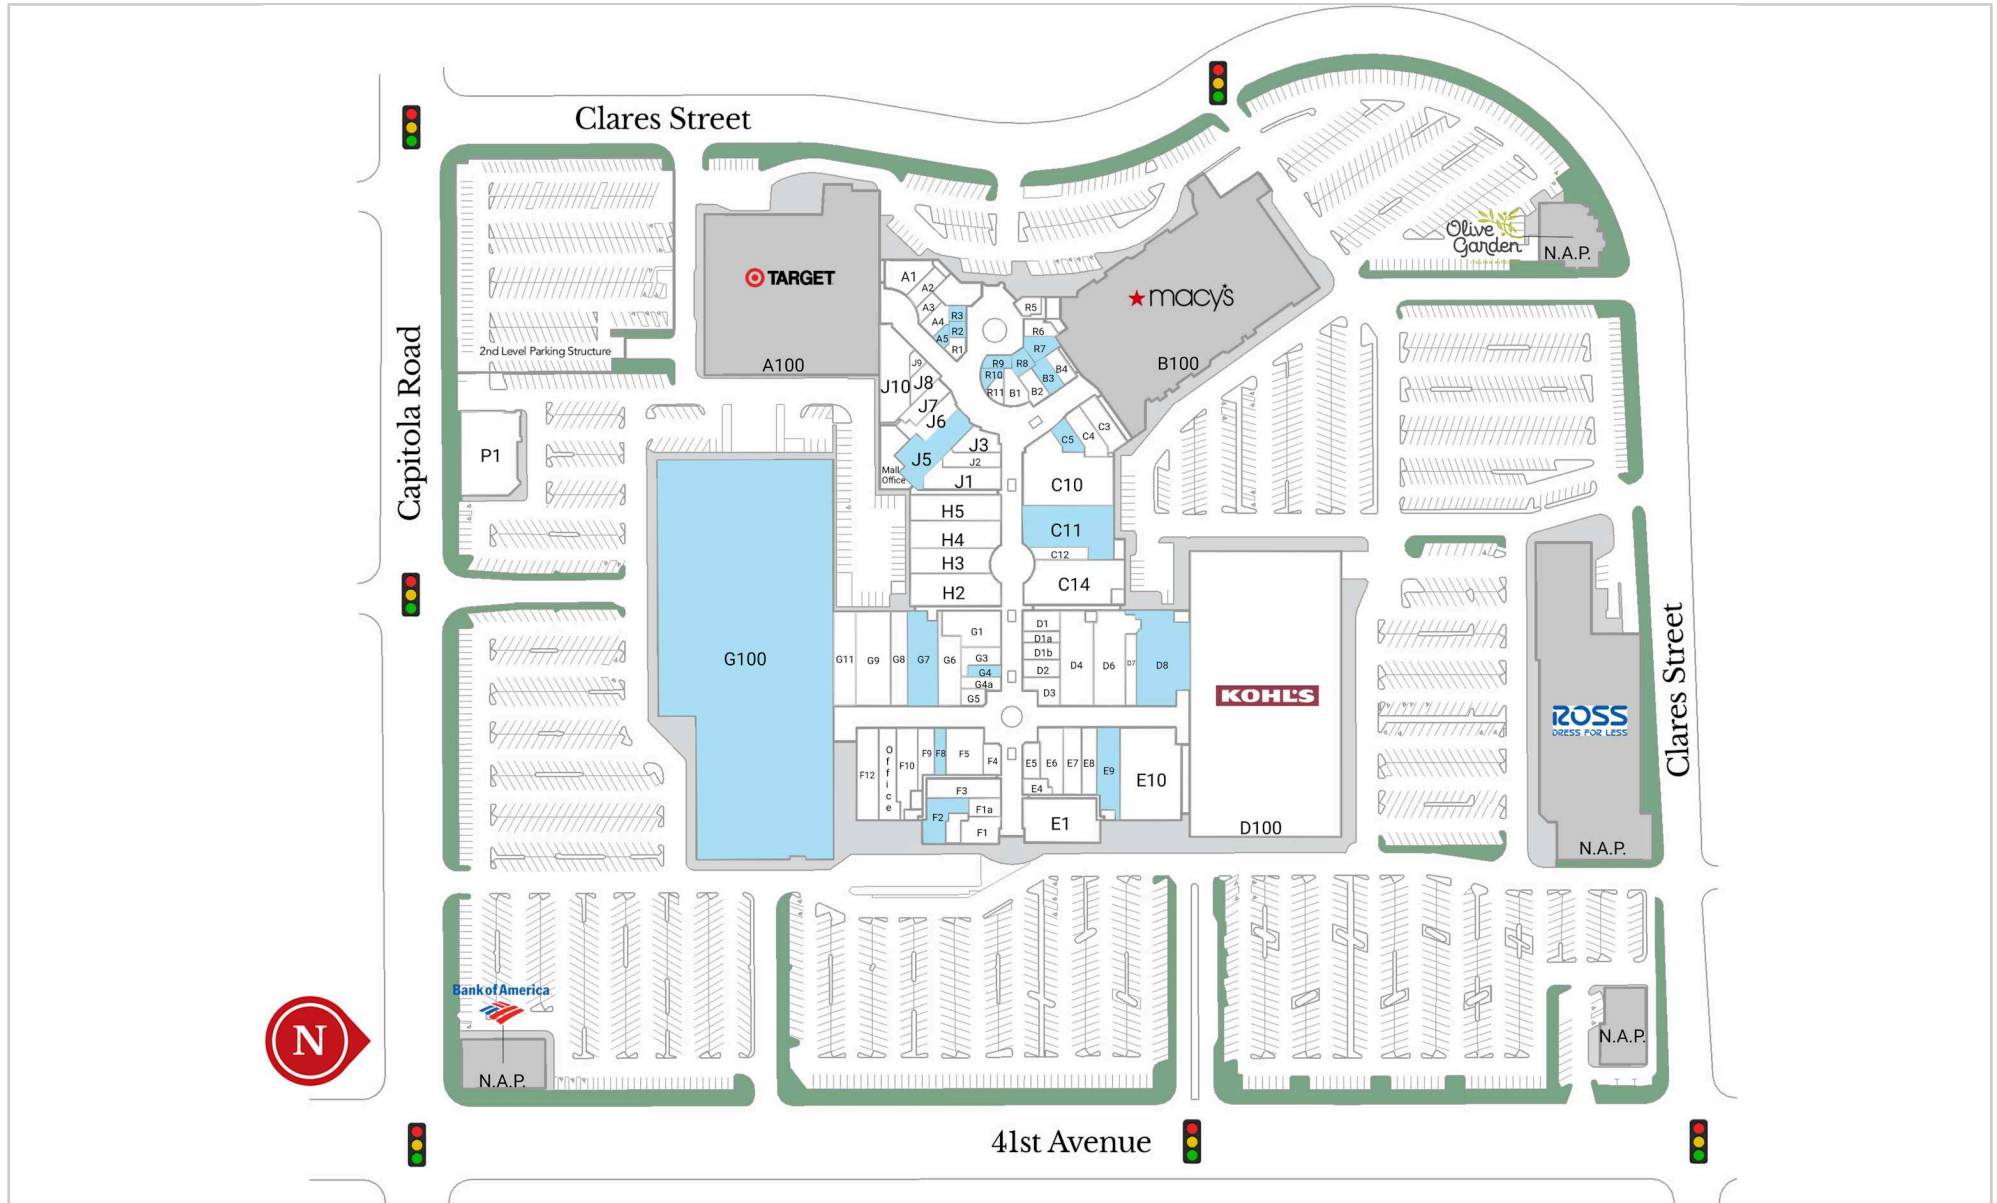

Capitola Mall

1855 41st Avenue, Capitola, CA 95010