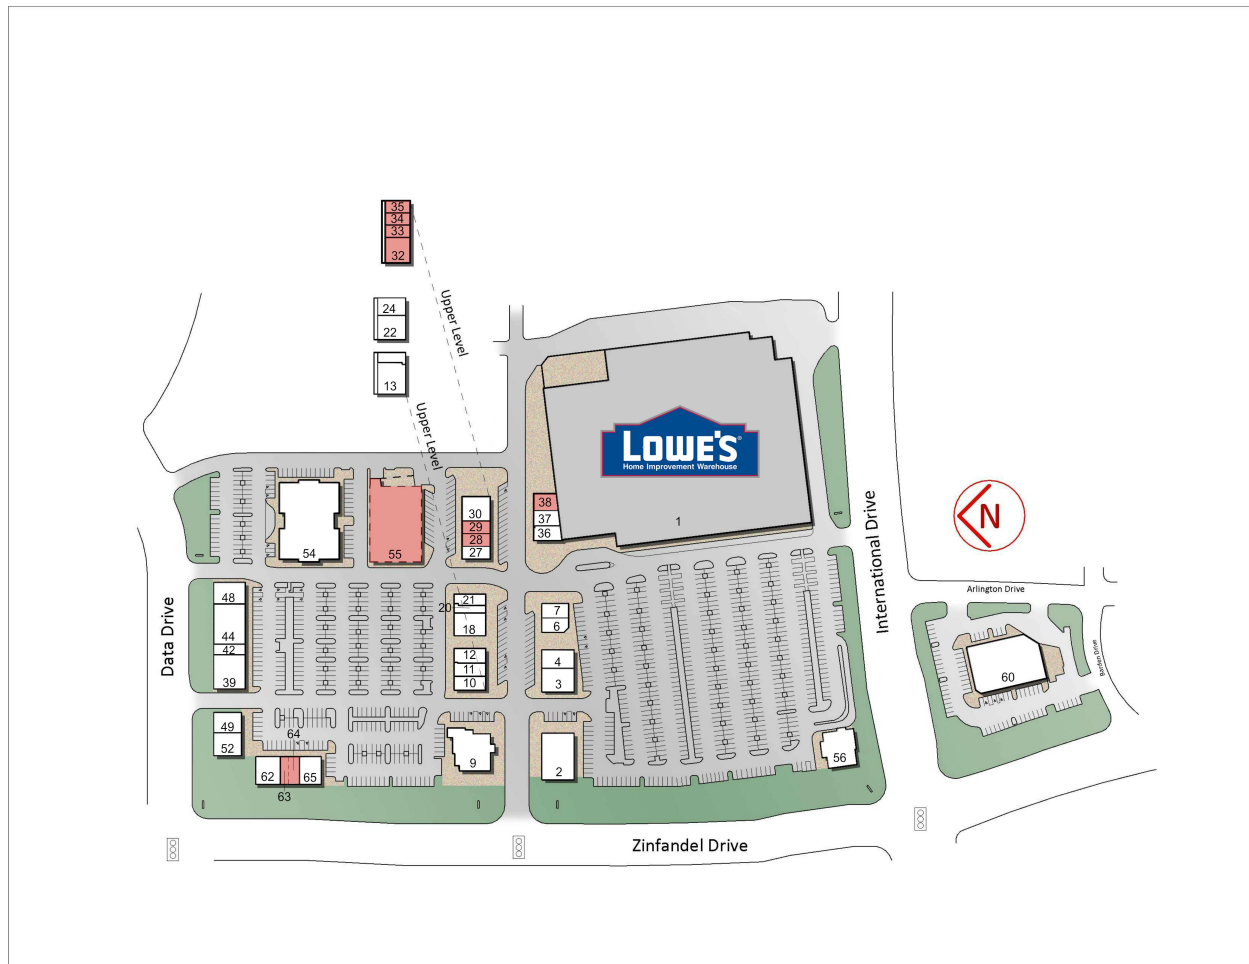

Capital Village

1 Lowe's (N.A.P.)	167,584 SF	21 Yogurtville	1,175 SF
2 US Bank	5,400 SF	22 Capital Village Dental	2,119 SF
3 Rubio's Fresh Mexican Grill	2,700 SF	24 Merlone Geier Management	1,796 SF
4 I love Teriyaki	1,973 SF	27 Red Dragon Express	1,207 SF
6 Cha Thai	1,357 SF	28 AVAILABLE	1,344 SF
7 Subway	1,270 SF	29 AVAILABLE	1,310 SF
9 Chili's Bar & Grill	6,515 SF	30 Nemo Sushi	2,630 SF
10 Starbucks	1,602 SF	32 AVAILABLE	1,995 SF
11 T-Mobile	1,505 SF	33 AVAILABLE	1,160 SF
12 Wing Stop	1,500 SF	34 AVAILABLE	1,163 SF
13 Merlone Geier Management	3,173 SF	35 AVAILABLE	1,265 SF
14 Allstate Insurance	1,085 SF	36 CPR	1,482 SF
18 Steve's Pizza	2,507 SF	37 H&R Block	1,509 SF
20 Posey's Beauty Salon	938 SF	38 AVAILABLE	1,390 SF

Capital Village

39 FedEx Office	3,960 SF	55 AVAILABLE	14,250 SF
42 Poke Cube	1,200 SF	56 Panera Bread	4,200 SF
44 Anytime Fitness	4,641 SF	60 CVS Pharmacy	13,225 SF
48 Habit Burger	2,360 SF	62 Noodles & Co.	2,600 SF
49 Crystal Nail & Spa	1,932 SF	63 AVAILABLE	901 SF
52 Green Olive-Mediterranean BBQ, Bar & Grill	3,078 SF	64 AVAILABLE	1,117 SF
54 UC Davis	18,482 SF	65 Rasoi Gourmet Indian Kitchen	2,384 SF