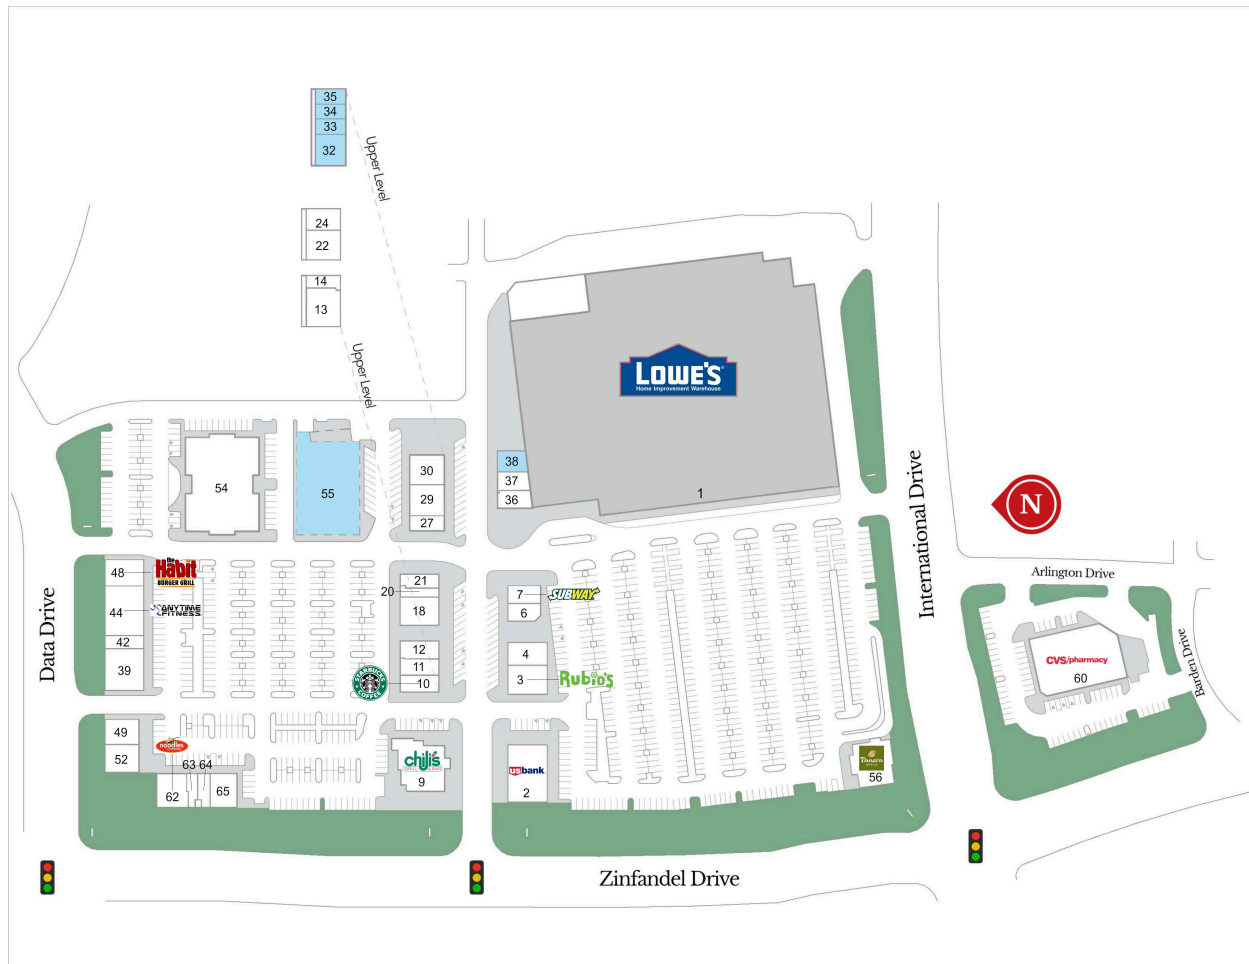

Capital Village

1 Lowe's (N.A.P.)	167,584 SF	21 Yogurtville	1,175 SF
2 US Bank	5,400 SF	22 Capital Village Dental	2,119 SF
3 Rubio's Coastal Grill	2,700 SF	24 Merlone Geier Management	1,796 SF
4 I Love Teriyaki	1,973 SF	27 Red Dragon Fire	1,207 SF
6 Cha Thai	1,357 SF	29 Code Ninjas	2,654 SF
7 Subway	1,270 SF	30 Nemo Sushi	2,630 SF
9 Chili's Bar & Grill	6,515 SF	32 AVAILABLE	1,995 SF
10 Starbucks	1,602 SF	33 AVAILABLE	1,160 SF
11 T-Mobile	1,505 SF	34 AVAILABLE	1,163 SF
12 Wingstop	1,500 SF	35 AVAILABLE	1,265 SF
13 Merlone Geier Management	3,173 SF	36 CPR - Cell Phone Repair	1,482 SF
14 Allstate Insurance	1,085 SF	37 H&R Block	1,509 SF
18 Steve's Pizza	2,507 SF	38 AVAILABLE	1,390 SF
20 Posey's Beauty Salon	938 SF	39 FedEx Office	3,960 SF

Capital Village

42 Poke Cube	1,200 SF	56 Panera Bread	4,200 SF
44 Anytime Fitness	4,641 SF	60 CVS Pharmacy	13,225 SF
48 The Habit Burger Grill	2,360 SF	62 Noodles & Co.	2,600 SF
49 Crystal Nail & Spa	1,932 SF	63 Fantastic Sams	901 SF
52 Mimosa House	3,078 SF	64 Beauty By Thread	1,117 SF
54 UC Davis Medical Group	18,482 SF	65 Biryani	2,384 SF
55 AVAILABLE	14,250 SF		