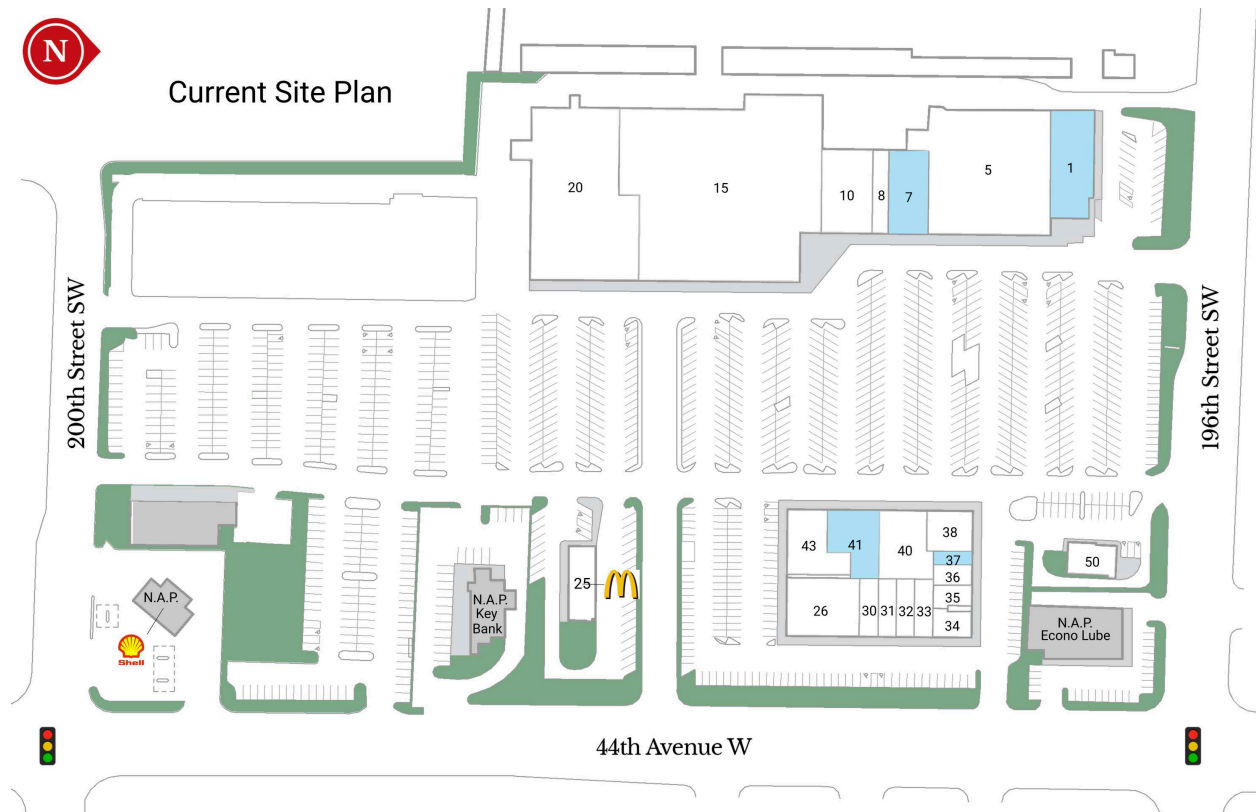

Lynnwood Square

1 AVAILABLE	6,275 SF	32 Angels Home Training	1,430 SF
5 Cheaper By The Day	20,536 SF	33 H&R Block	1,430 SF
7 AVAILABLE	5,000 SF	34 Northern Lights	1,571 SF
8 G&E Family Event Hall	2,000 SF	35 Northern Lights	1,200 SF
10 G&E Family Event Hall	6,900 SF	36 La Vie Nails & Spa	1,144 SF
15 Discount Deals Liquidation	46,755 SF	37 AVAILABLE	572 SF
20 Spirit Halloween	23,943 SF	38 Wild Wasabi Japanese Cuisine	2,206 SF
25 McDonald's	2,900 SF	40 Emanuel Storage	5,000 SF
26 Seattle Tae Kwon Do	5,740 SF	41 AVAILABLE	4,600 SF
30 Cafe Kleo	1,430 SF	43 Pub 44	4,454 SF
31 Driving School	1,430 SF	50 Taco Time	2,256 SF